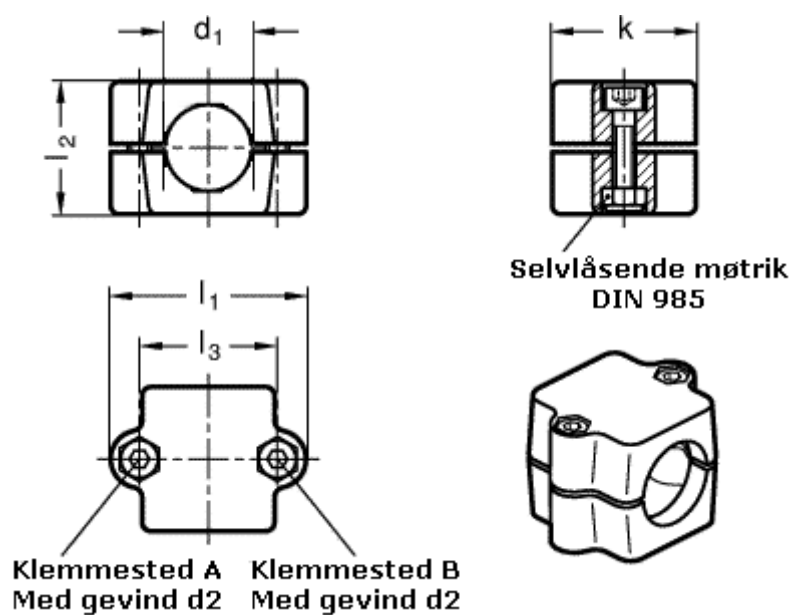

Article number: 20241B25352SW  
Description: E+G Tube connector  
GN 241-B25-35-SW

## Measures

d1 = 25  
d2 = M 8  
k = 50  
l1 = 68  
l2 = 46  
l3 = 48